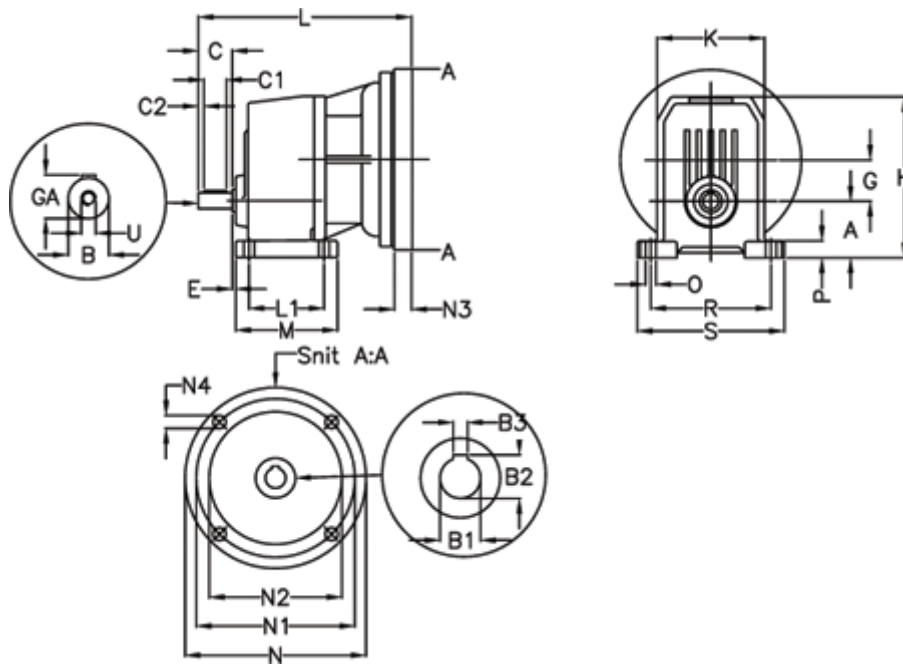

Article number: 40550200141235

Description: Single Stage Helical Gear
S 201-1,4-P90B5

Measures

| | | | |
|-----------|------------|-------------|---------|
| A = 55 | E = 19.0 | M = 107.5 | R = 130 |
| B = 19 | F = 6x6x30 | N = 200 | S = 155 |
| B1 = 24 | G = 43.5 | N1 = 165 | U = M6 |
| B2 = 27.3 | GA = 21.5 | N2 = 130 | |
| B3 = 8 | H = 164.5 | N3 = - | |
| C = 40 | K = 110 | N4 = M10x12 | |
| C1 = 30 | L = 227 | O = 10 | |
| C2 = 5 | L1 = 77.5 | P = 17.5 | |